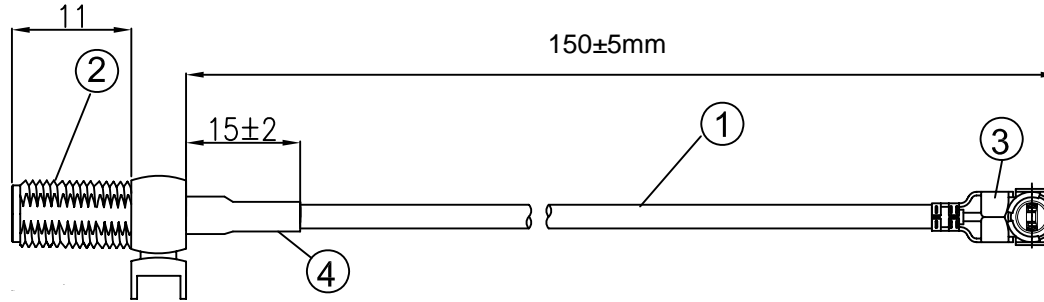

Kinghelm[®]

型号: KH-IPEX-SMAKWE-Q150H

NOTES:

1. ELECTRICAL:
 - 1.1. VOLTAGE RATING:DCV 300V 10MS
 - 1.2. CONDUCTANCE RESISTANCE: 3.0 OHM/MAX.
 - 1.3. INSULATION RESISTANCE: 5.0M OHM/MIN.
 - 1.4. THE CABLE SHOULD BE 100% ELECTRICAL TEST
 - 1.5. IT SHOULD BE NO ANY OPEN/SHORT, MISWIRING AND INTERMITTENT FAILURES.
2. MATERIAL:
 - 2.1. SEE TABLE
3. ALL COMPONENTS ARE RoHS COMPLIANT.

ITEM NO.	PART NUMBER	DESCRIPTION	QTY.
④	套管	黑色热缩套管, OD:2.0MM	AS
③	端子	高仿I-PEX ,1.13端子, 镀金	1
②	接头	SMA母头母针, 带4个脚, 11牙, 镀金, 外螺内孔	1
①	同轴线	RF1.13黑线,OD:1.13mm	AS

深圳市金航标电子有限公司

WWW.BDS666.COM

KH-IPEX-SMAKWE-Q150H

0755-83044319

I-PEX 1.13 TO SMA /F L=150mm

SIZE Number

REV

B

A

SCALE: Free

TYPE

SHEET 1 OF 1